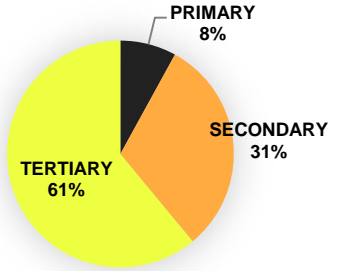

SWACH BHARAT RANKING 465

SEWERAGE COVERAGE AREA% 70%

SLUM w.r.t. POPULATION% 36.09%

ECONOMY OF MEERUT

- RESIDENTIAL
- COMMERCIAL
- RECREATION
- INDUSTRIAL

OCCUPATIONAL CLASSIFICATION

MONREEN MOHANTY  
 UMG170018  
 MBA-UMG