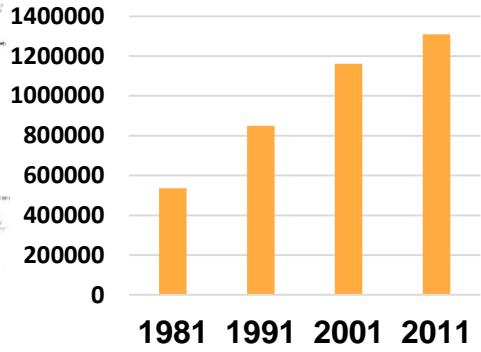

MEERUT

POPULATION

MEERUT

MASTER PLAN 2021 CDP

MUNICIPAL CORPORATION AREA (SQ.KM.) 141.9  
 DEVELOPMENT AUTHORITY AREA (SQ.KM.) 107.83

SEX RATIO 1000:897

WATER SUPPLY COVERAGE% 73.54%

LITERACY RATE 72.84%

SWACH BHARAT RANKING 465

SEWERAGE COVERAGE AREA% 70%

SLUM w.r.t. POPULATION% 36.09%

ECONOMY OF MEERUT

- RESIDENTIAL
- COMMERCIAL
- RECREATION
- INDUSTRIAL

OCCUPATIONAL CLASSIFICATION

MONREEN MOHANTY  
 UMG170018  
 MBA-UMG