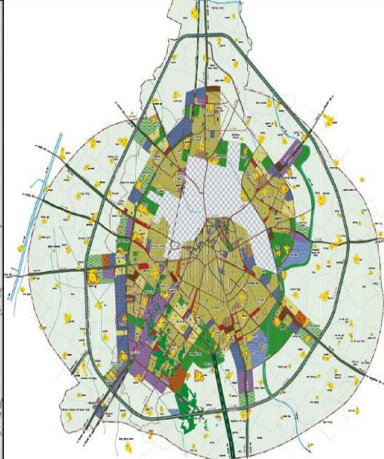

MEERUT

POPULATION

MEERUT

MASTER PLAN 2021 CDP

MUNICIPAL CORPORATION AREA (SQ.KM.) 141.9  
 DEVELOPMENT AUTHORITY AREA (SQ.KM.) 107.83

SEX RATIO 1000:897

WATER SUPPLY COVERAGE% 73.54%

LITERACY RATE 72.84%

SWACH BHARAT RANKING 465

SEWERAGE COVERAGE AREA% 70%

SLUM w.r.t. POPULATION% 36.09%

ECONOMY OF MEERUT

- RESIDENTIAL
- COMMERCIAL
- RECREATION
- INDUSTRIAL

OCCUPATIONAL CLASSIFICATION

MONREEN MOHANTY  
 UMG170018  
 MBA-UMG