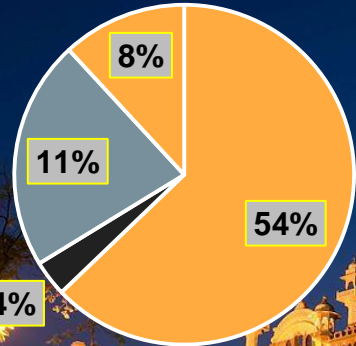

MEERUT

POPULATION

MEERUT

MASTER PLAN 2021 CDP

MUNICIPAL CORPORATION AREA (SQ.KM.) 141.9  
 DEVELOPMENT AUTHORITY AREA (SQ.KM.) 107.83

SEX RATIO 1000:897

WATER SUPPLY COVERAGE% 73.54%

LITERACY RATE 72.84%

SWACH BHARAT RANKING 465

SEWERAGE COVERAGE AREA% 70%

SLUM w.r.t. POPULATION% 36.09%

ECONOMY OF MEERUT

- RESIDENTIAL
- COMMERCIAL
- RECREATION
- INDUSTRIAL

OCCUPATIONAL CLASSIFICATION

MONREEN MOHANTY  
 UMG170018  
 MBA-UMG