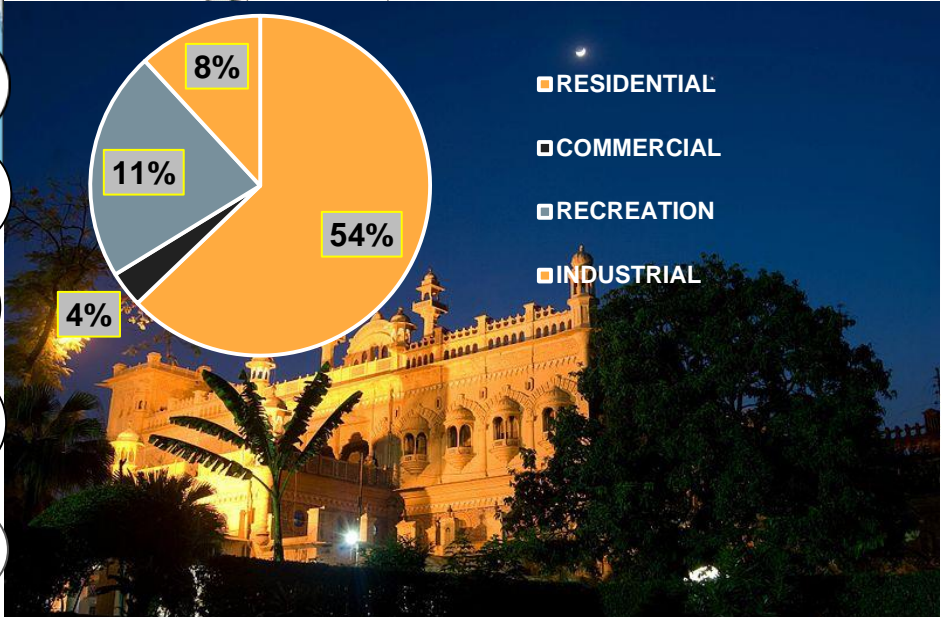

SWACH BHARAT RANKING 465

SEWERAGE COVERAGE AREA% 70%

SLUM w.r.t. POPULATION% 36.09%

ECONOMY OF MEERUT

- RESIDENTIAL
- COMMERCIAL
- RECREATION
- INDUSTRIAL

OCCUPATIONAL CLASSIFICATION

MONREEN MOHANTY  
 UMG170018  
 MBA-UMG